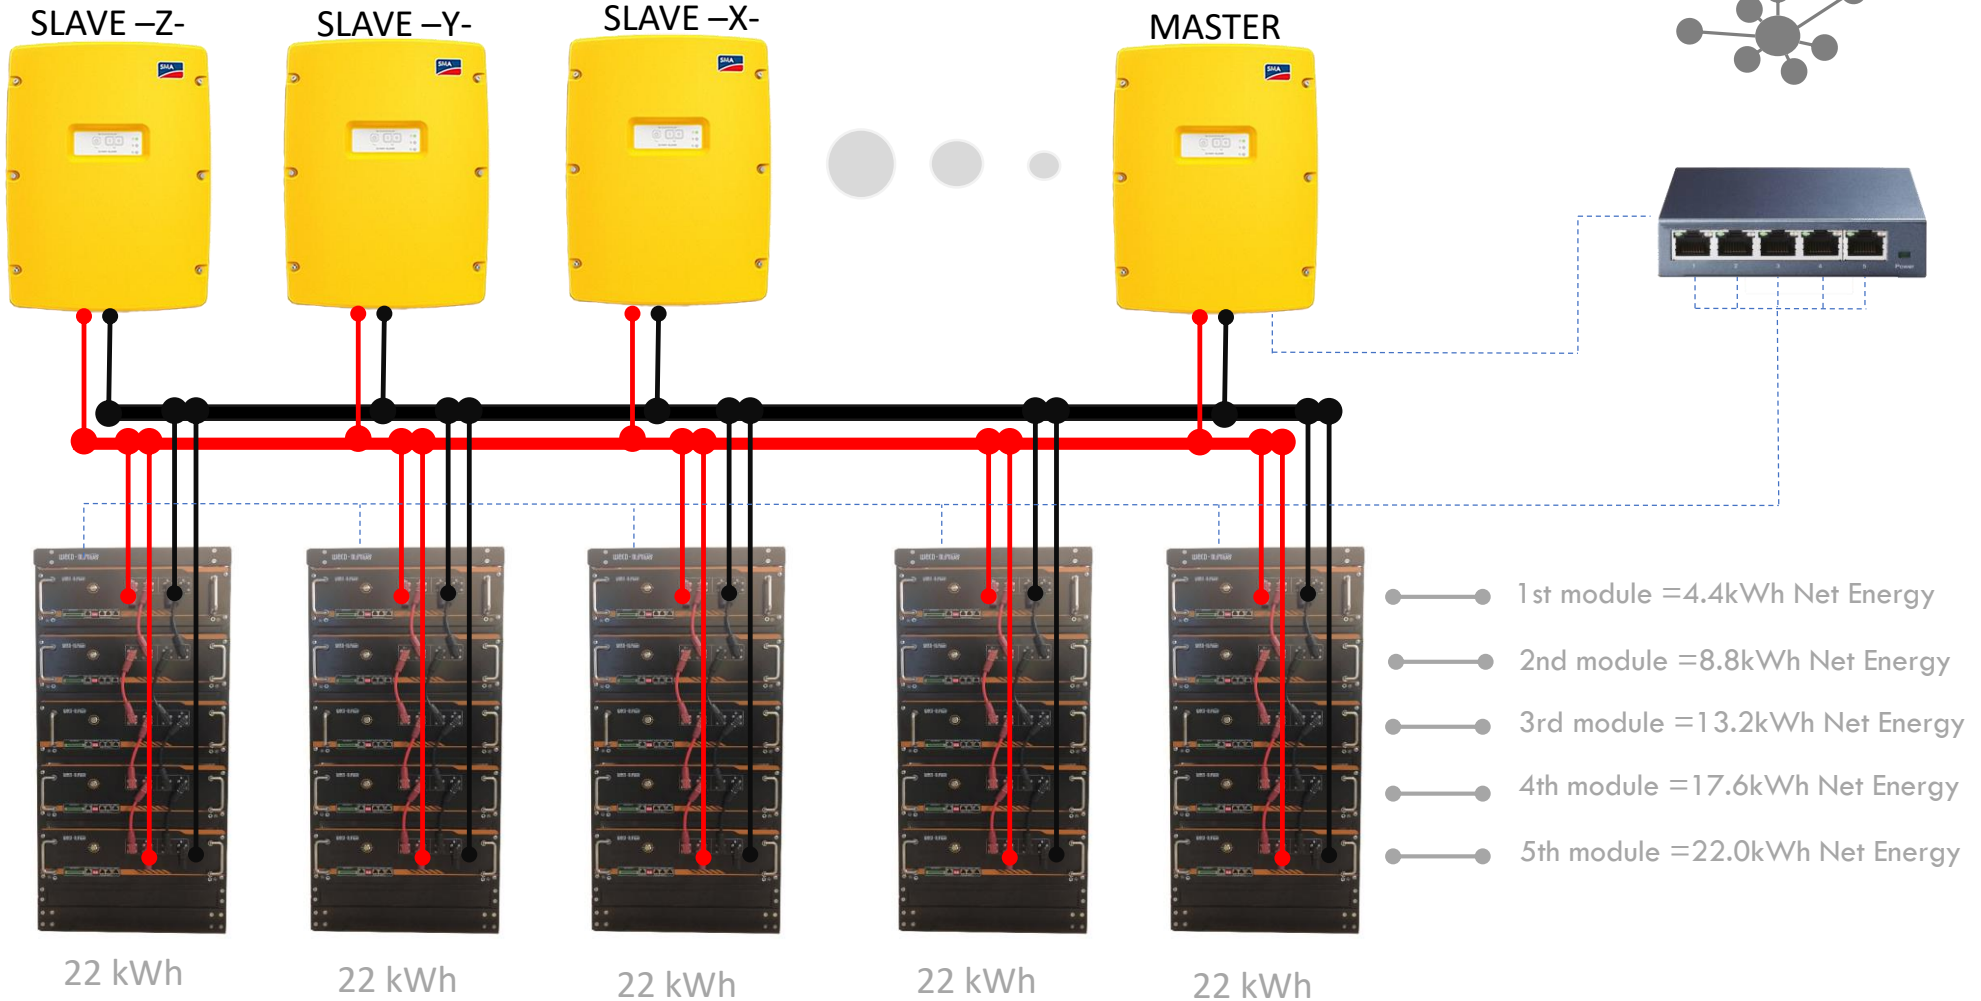

# Model 4K4 Low Voltage

**110 kWh for Domestic/Commercial with 4K4**