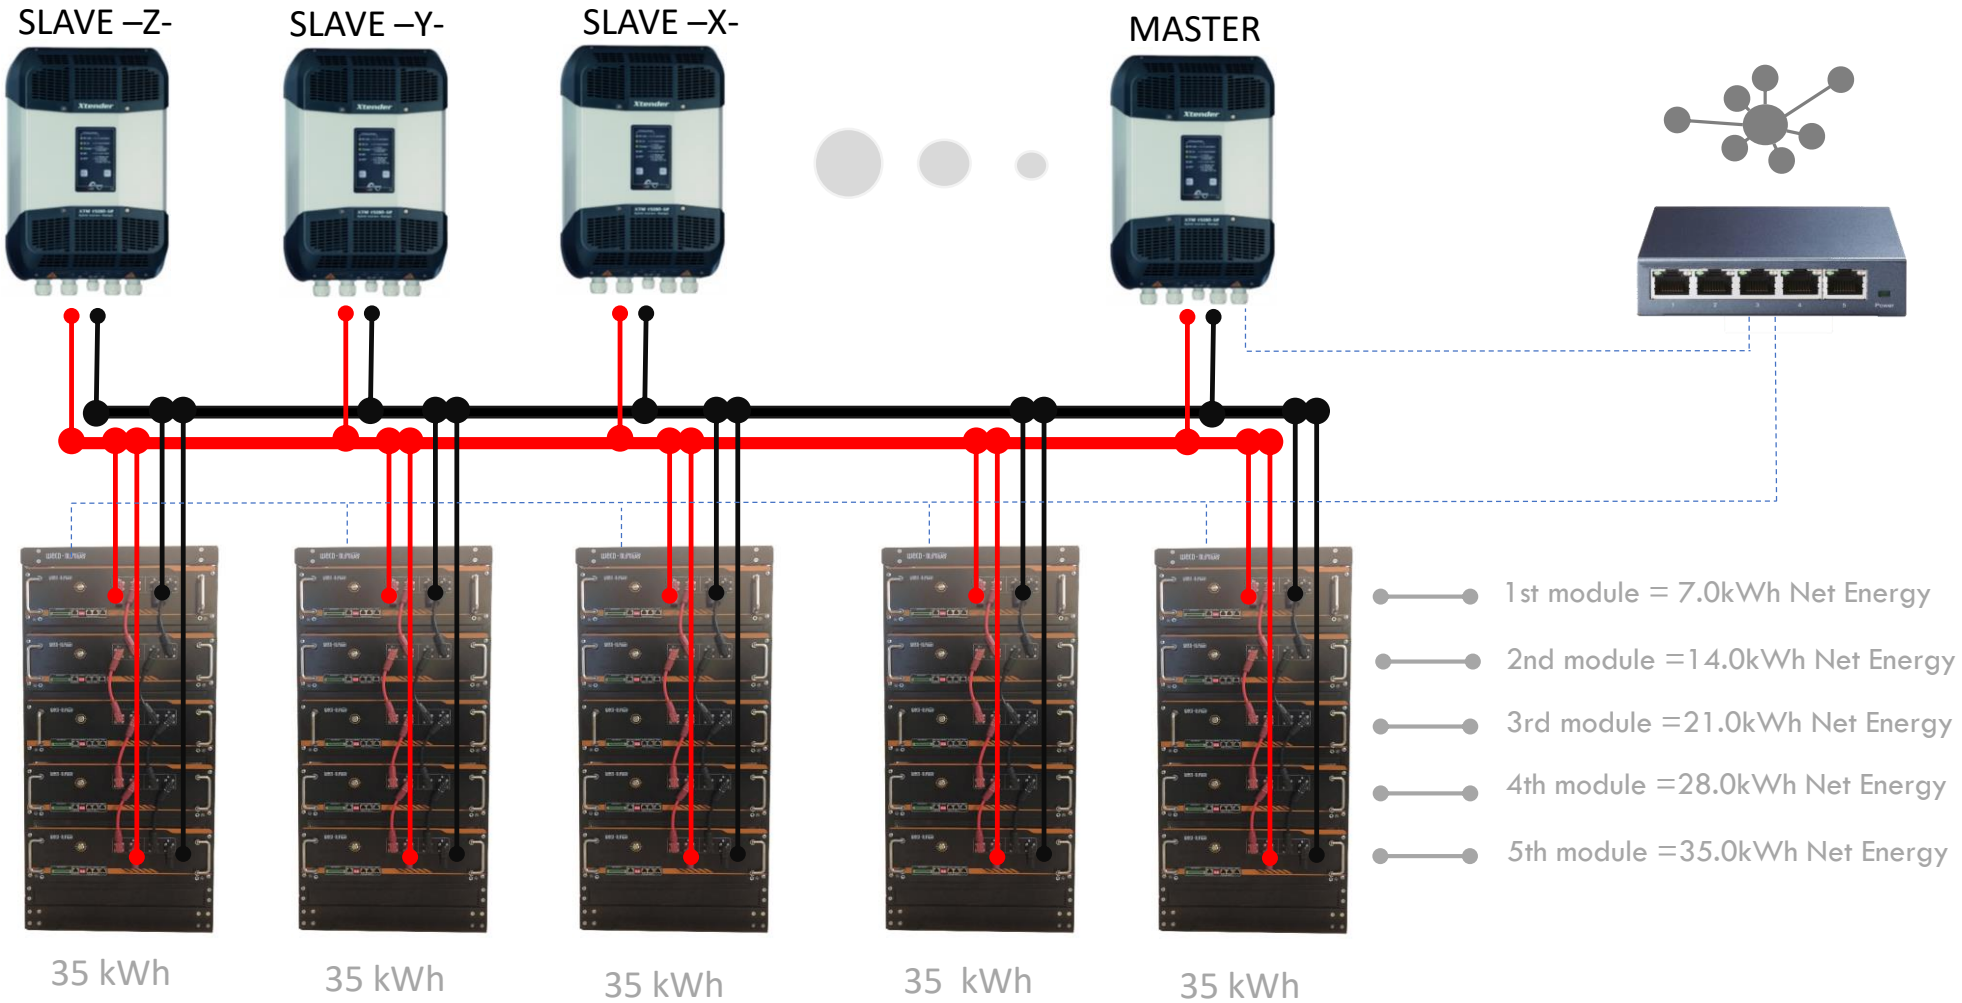

Model 7K3 Low Voltage

175 kWh for Domestic/Commercial with 7K3